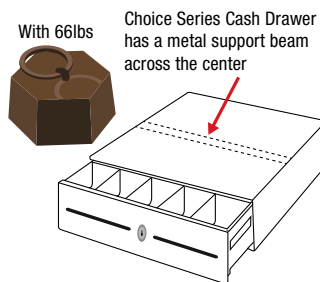

CD4-1416

- Medium Size (14" x 16")
- Durable Steel Construction
- Cash Till Options: 4 Bill / 5 Coin, 4 Bill / 8 Coin

CD4-1616

- Full Size for High Cash Volume Situations (16" x 16")
- Cash Till Options: 5 Bill / 5 Coin, 5 Bill / 8 Coin, 4 Bill / 8 Coin for Canadian Currency
- 2 Media Slots

2-Color Drawer

5 Bill / 5 Coin Option

Locking Till Cover

Metal Support Beam Position

Hinged Key and Spare Cable

CD4-1416 Specifications

Dimensions with Rubber Feet	13.8" (W) x 16.0" (L) x 4.4" (H) / 350mm (W) x 405mm (L) x 110mm (H)
Weight	Approx. 6.2 kg
Cash Till	4 Bill / 5 Coin, 4 Bill / 8 Coin
Security	Keys (2) for Easy Manual Release
Connectivity	Standard Printer Driven Interface with Bottom Exit Cable (Cable Included)
Media Slot	No
Options	Under-Counter Mounting Brackets, Tills, Locking Till Cover, Spare Cable, Dual Drawer Secure Cable
Reliability	1,000,000 Opens