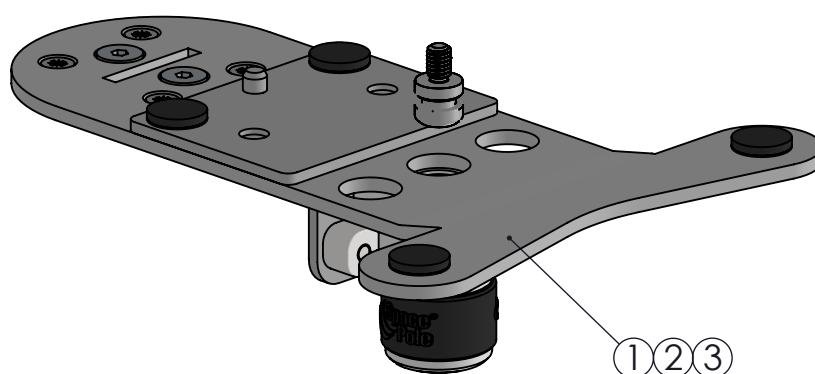

SPA103-nn

Quick release adapter

X-Frames

Version: 1.1

POS	PARTS LIST	nn/QTY.	DESCRIPTION	BOX
1	C600010	1	Quick release adapter for X-Frame	
2	K64988WW	1	ClickSafe lock Head with threaded mounting holes	
3	K64938WW	1	ClickSafe Anchor M4x6mm	
	B012	1	SpacePole Box Tilt/Pole	
	B014 (36)	1	Master Box including 36x items	
	MK15-0001	1	SpacePole® product label 75x105	
	MK15-0021	1	SpacePole Productlabel 75x56	

ADDITIONAL INFO:

QTY. of configs in master box: 36

Item Weight: 0.23 kg

Pallet Capacity: 10 item (B014)

Colour: nn

02 = Black

32 = White