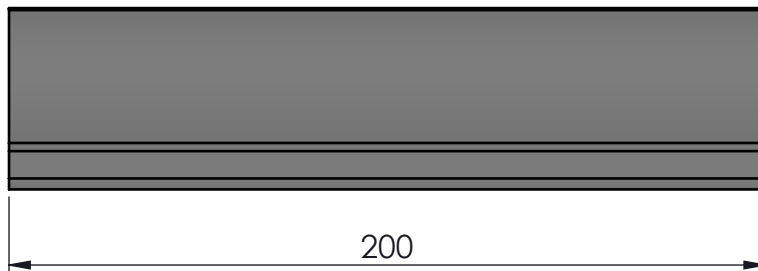

SCALE:2:3

<b>Material</b>
ABS HF-380

<b>Description</b> Cable clip SP2, 200 mm		<b>Category</b> Accessories Cable Clip	<b>Weight</b> 0.05 kg	<b>Revision</b> A
 <b>ergonomic solutions</b>	<b>COPYRIGHT © ERGONOMIC SOLUTIONS 2016</b> <a href="http://www.ergonomic-solutions.net">www.ergonomic-solutions.net</a>		<b>Size: A4</b>	<b>Name</b>
	<small>Unless otherwise specified tolerances according to ISO 2768-m All dimensions are in millimeters</small>		<b>Drawn</b>	pl
			<b>Last Update</b>	pl
		<b>Drawing No</b> <b>SP2-P22700-0200-NN</b>		